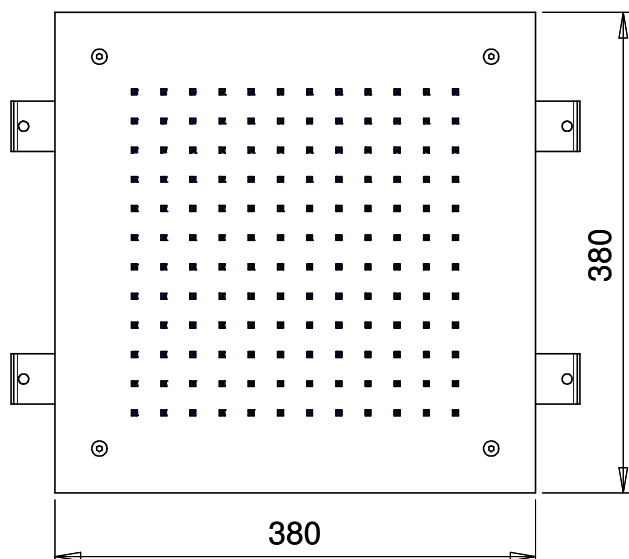

Product Type: **Built-In Head Shower**  
 Product Code: **E044046**  
 Product Name: **Square Temptation**

Description: Soffione a incasso  
*Built-in Head Shower*

Dimensions: 380x380 mm  
 Material: Stainless Steel

## DIMENSIONS