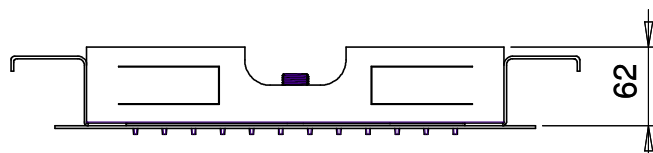

Product Type: **Built-In Head Shower**  
 Product Code: **E044046**  
 Product Name: **Square Temptation**

Description: Soffione a incasso  
*Built-in Head Shower*

Dimensions: 380x380 mm  
 Material: Stainless Steel

## DIMENSIONS