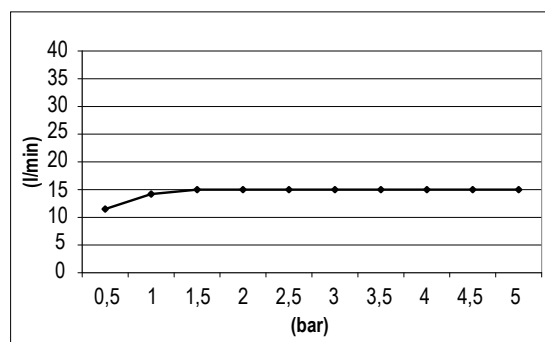

Product Type: **Waterfalls**
Product Code: **E044086**
Product Name: **Waterfall Shower Head**

Description: Cascata esterna
External Waterfall

Dimensions: 236 x 57 mm
Material: Stainless Steel

Note:
Notes:

Functions:

1 Way

Cascade

Finishes:

Stainless Steel

Mirror
MS

Brushed
BS

Painted

Matt Black
MB

Matt White
WM

PVD Polished

Gold
GO

Deep Grey
DG

PVD Brushed

High Brass
HB

Copper
CO

Gun Metal
GM

DIMENSIONS

FLOWRATE