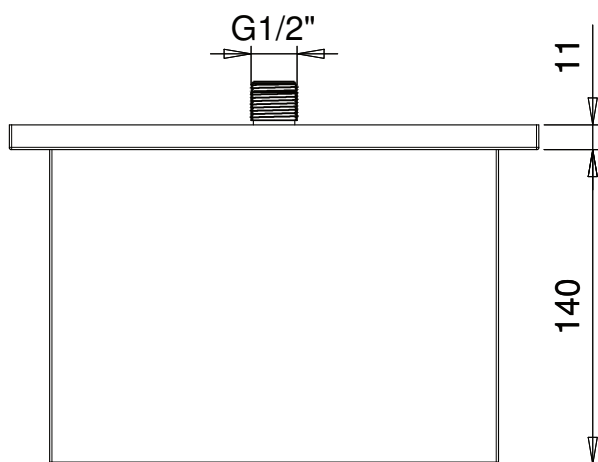

DIMENSIONS