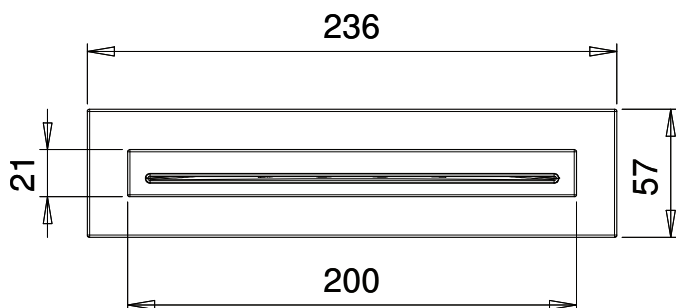

DIMENSIONS