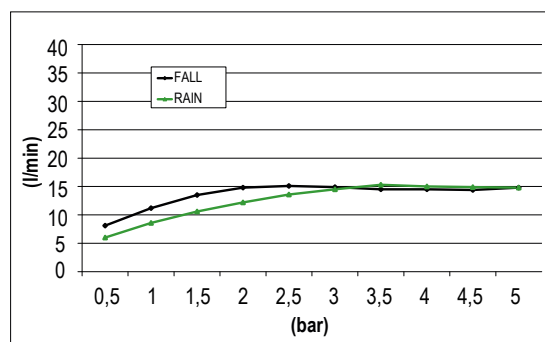

Product Type: **Built-In Head Shower**
Product Code: **E044109**
Product Name: **Square Temptation**

Description: *Soffione a incasso*
Built-in Head Shower

Dimensions: 500x500 mm
Material: Stainless Steel

Note:
Notes:

Functions:

2 Way

Rain

Cascade

Finishes:

Stainless Steel			Painted		PVD Polished		PVD Brushed			316 PVD Brushed		
Mirror MS	Brushed BS	AISI 316	Matt Black MB	Matt White WM	Gold GO	Deep Grey DG	High Brass HB	Copper CO	Gun Metal GM	High Brass 316 HB	Copper 316 CO	Gun Metal 316 GM

DIMENSIONS

FLOWRATE