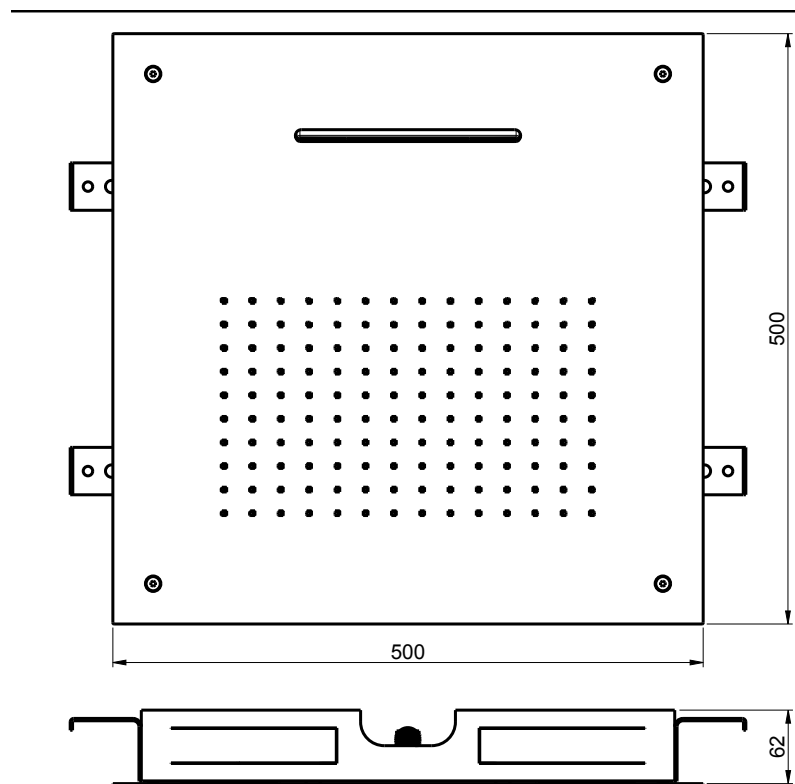

DIMENSIONS