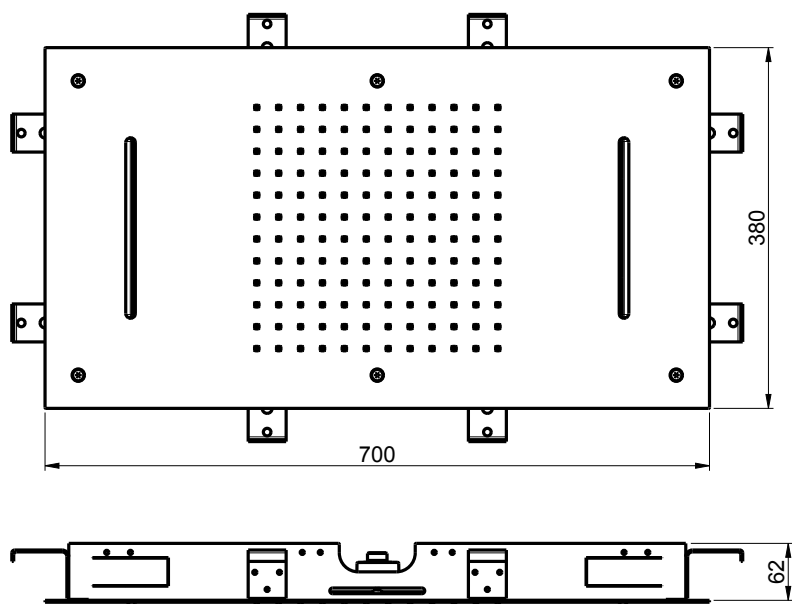

Product Type: **Built-In Head Shower**
 Product Code: **E044110**
 Product Name: **Rectangular XXL Multifunction**

Description: Soffione a incasso
Built-in Head Shower

Dimensions: 700x380 mm
 Material: Stainless Steel

Gold **GO**
 Deep Grey **DG**

PVD Brushed

High Brass **HB**
 Copper **CO**
 Gun Metal **GM**

DIMENSIONS

FLOWRATE

PRODUCT CARE

To avoid damages to the purchased equipment, please observe the following recommendations for use: