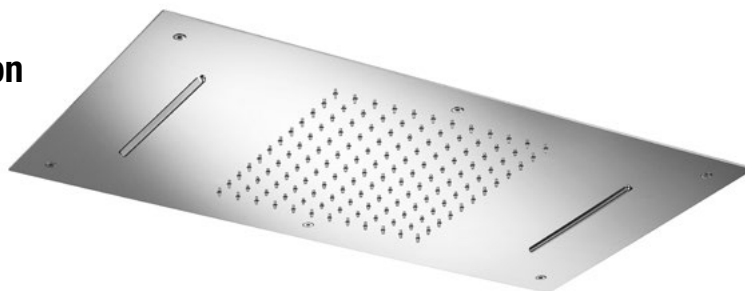

Product Type: **Built-In Head Shower**
 Product Code: **E044110**
 Product Name: **Rectangular XXL Multifunction**

Description: Soffione a incasso
Built-in Head Shower

Dimensions: 700x380 mm
 Material: Stainless Steel

Note:
 Notes:

Functions:

Finishes:

Stainless Steel

Mirror **MS**
 Brushed **BS**

Painted

Matt Black **MB**
 Matt White **WM**

PVD Polished

Gold **GO**
 Deep Grey **DG**

PVD Brushed

High Brass **HB**
 Copper **CO**
 Gun Metal **GM**

DIMENSIONS

FLOWRATE

PRODUCT CARE

To avoid damages to the purchased equipment, please observe the following recommendations for use: