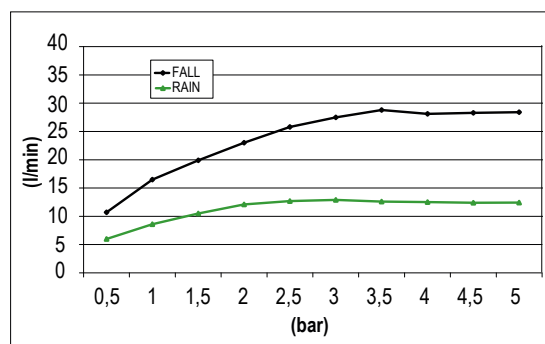

Product Type: **Built-In Head Shower**
 Product Code: **E044110**
 Product Name: **Rectangular XXL Multifunction**

Description: Soffione a incasso
Built-in Head Shower

Dimensions: 700x380 mm
 Material: Stainless Steel

Gold **GO**
 Deep Grey **DG**

PVD Brushed

High Brass **HB**
 Copper **CO**
 Gun Metal **GM**

DIMENSIONS

FLOWRATE

PRODUCT CARE

To avoid damages to the purchased equipment, please observe the following recommendations for use: