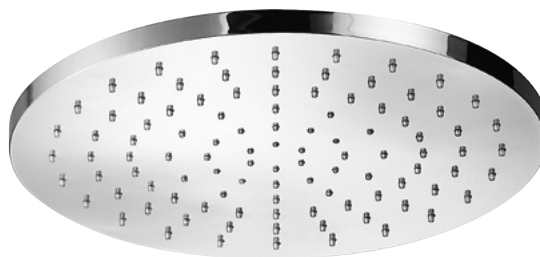

Product Type: **EcoAir Head Shower**
 Product Code: **E044124**
 Product Name: **Round Emotion**
 Description: *Soffione Emotion Tondo EcoAir Ø300mm*
EcoAir Round Emotion Head Shower Ø300mm
 Dimensions: Ø300 mm
 ABS

Note: con sistema EcoAir, per un risparmio idrico
 Notes: *with EcoAir System, for a water saving*

Functions:

1 Way

Rain

EcoAir

Finishes:

Chrome
CR

Painted