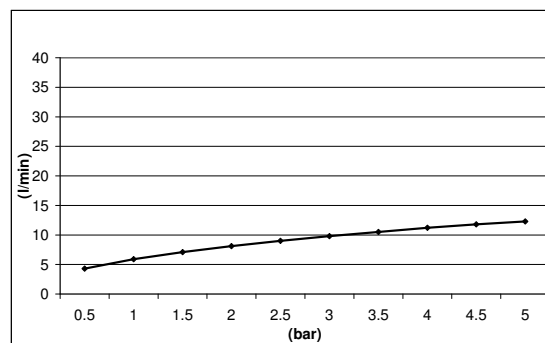

Product Type: **EcoAir Head Shower**
Product Code: **E044124**
Product Name: **Round Emotion**
Description: *Soffione Emotion Tondo EcoAir Ø300mm*
EcoAir Round Emotion Head Shower Ø300mm
Dimensions: Ø300 mm
ABS

Note: con sistema EcoAir, per un risparmio idrico
Notes: *with EcoAir System, for a water saving*

Functions:

1 Way

Rain

EcoAir

Finishes:

Chrome
CR

Painted

Matt Black
MB

Matt White
WM

DIMENSIONS

FLOWRATE