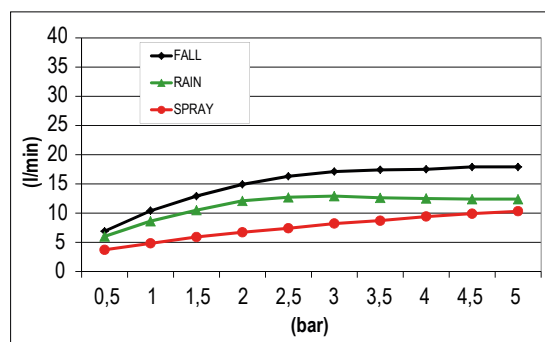

Product Type: **Chromotherapy**
Product Code: **E044139**
Product Name: **Easy Temptation**

Description: Soffione a incasso con Cromoterapia
Built-in Head Shower with Chromotherapy

Dimensions: 500x500 mm
Material: Stainless Steel

Note: Con telecomando per Cromoterapia
Notes: *With Chromotherapy remote control*

Functions:

Chromotherapy	3 Way	Rain	Cascade	Mist

Finishes:

Stainless Steel		Painted		PVD Polished		PVD Brushed		
Mirror MS	Brushed BS	Matt Black MB	Matt White WM	Gold GO	Deep Grey DG	High Brass HB	Copper CO	Gun Metal GM

DIMENSIONS

FLOWRATE