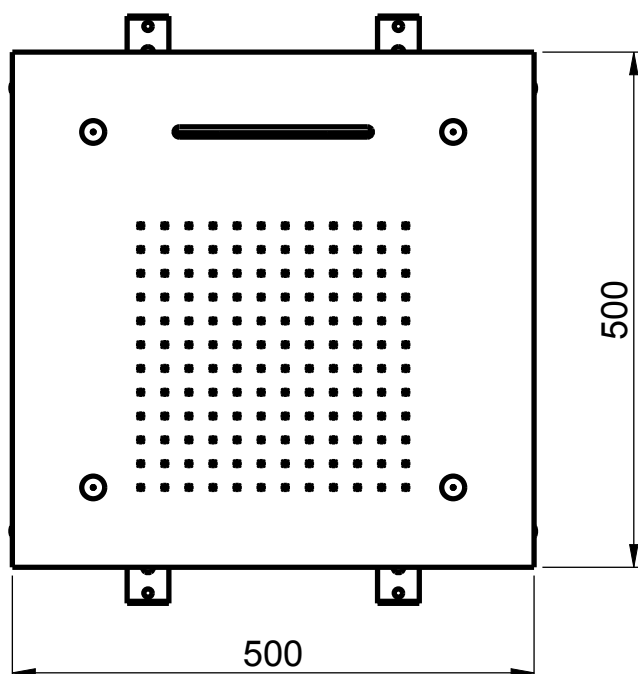

DIMENSIONS