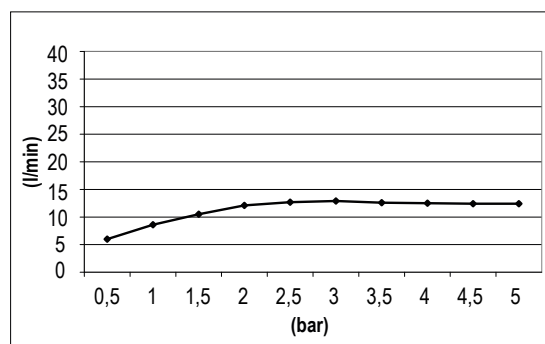

Product Type: **Chromotherapy**
Product Code: **E044197**
Product Name: **Easy Temptation**

Description: Soffione a incasso con Cromoterapia
Built-in Head Shower with Chromotherapy

Dimensions: 500x500 mm
Material: Stainless Steel

Note: Con telecomando per Cromoterapia
Notes: *With Chromotherapy remote control*

Functions: Chromotherapy | 1 Way | Rain

Finishes: **Stainless Steel** | **Painted** | **PVD Polished** | **PVD Brushed**
| | |
Mirror MS | Brushed BS | Matt Black MB | Matt White WM | Gold GO | Deep Grey DG | High Brass HB | Copper CO | Gun Metal GM

DIMENSIONS

FLOWRATE