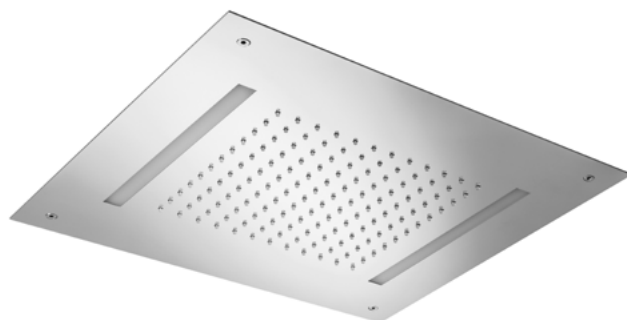

Product Type: **Chromotherapy**  
 Product Code: **E044197**  
 Product Name: **Easy Temptation**

Description: Soffione a incasso con Cromoterapia  
*Built-in Head Shower with Chromotherapy*

Dimensions: 500x500 mm  
 Material: Stainless Steel

Note: Con telecomando per Cromoterapia  
 Notes: *With Chromotherapy remote control*

Functions:  Chromotherapy |  1 Way |  Rain

Finishes: **Stainless Steel** | **Painted** | **PVD Polished** | **PVD Brushed**  
  |   |   |     
 Mirror MS | Brushed BS | Matt Black MB | Matt White WM | Gold GO | Deep Grey DG | High Brass HB | Copper CO | Gun Metal GM