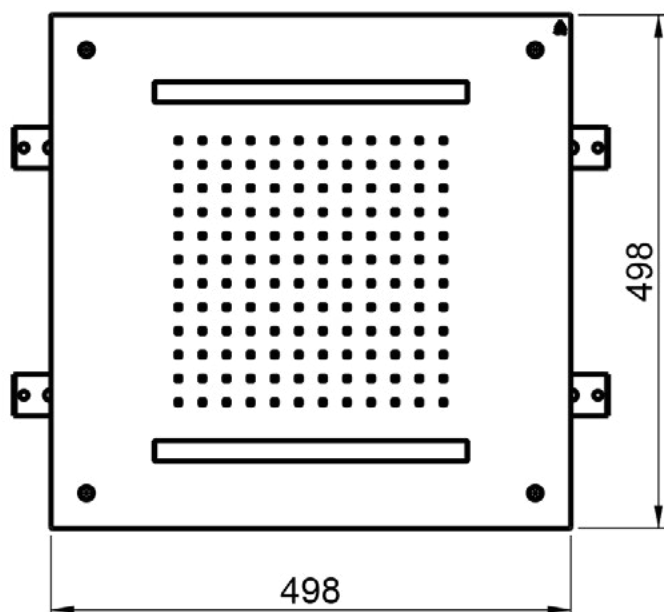

Product Type: **Chromotherapy**  
 Product Code: **E044197**  
 Product Name: **Easy Temptation**

Description: Soffione a incasso con Cromoterapia  
*Built-in Head Shower with Chromotherapy*

Dimensions: 500x500 mm  
 Material: Stainless Steel

## DIMENSIONS