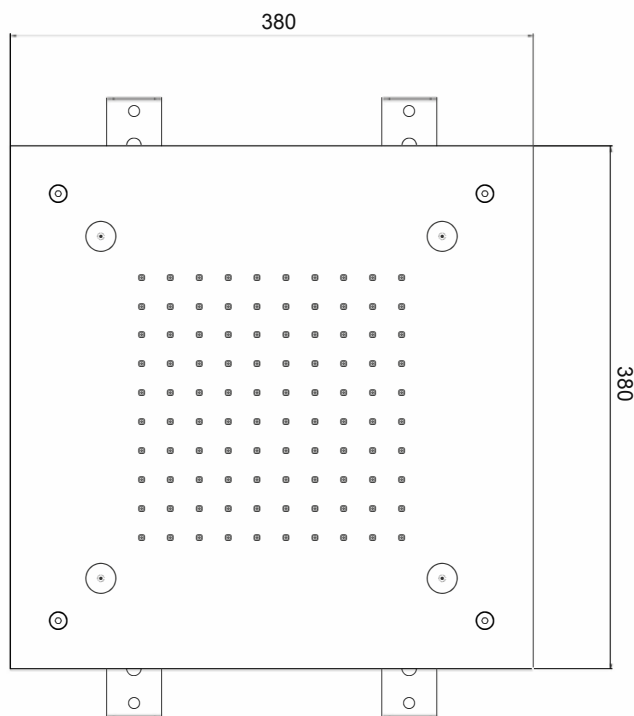

Product Type: **Built-In Head Shower**  
 Product Code: **E044217**  
 Product Name: **Square Temptation**

Description: **Soffione a incasso**  
*Built-in Head Shower*

Dimensions: **380x380 mm**  
 Material: **Stainless Steel**

## DIMENSIONS