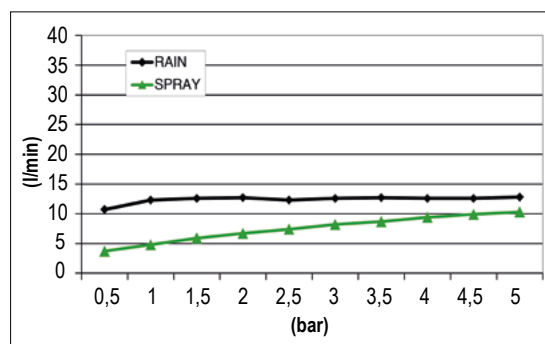

Product Type: **Built-In Head Shower**
Product Code: **E044217**
Product Name: **Square Temptation**

Description: **Soffione a incasso**
Built-in Head Shower

Dimensions: **380x380 mm**
Material: **Stainless Steel**

Note:
Notes:

Functions:

Finishes:

DIMENSIONS

FLOWRATE